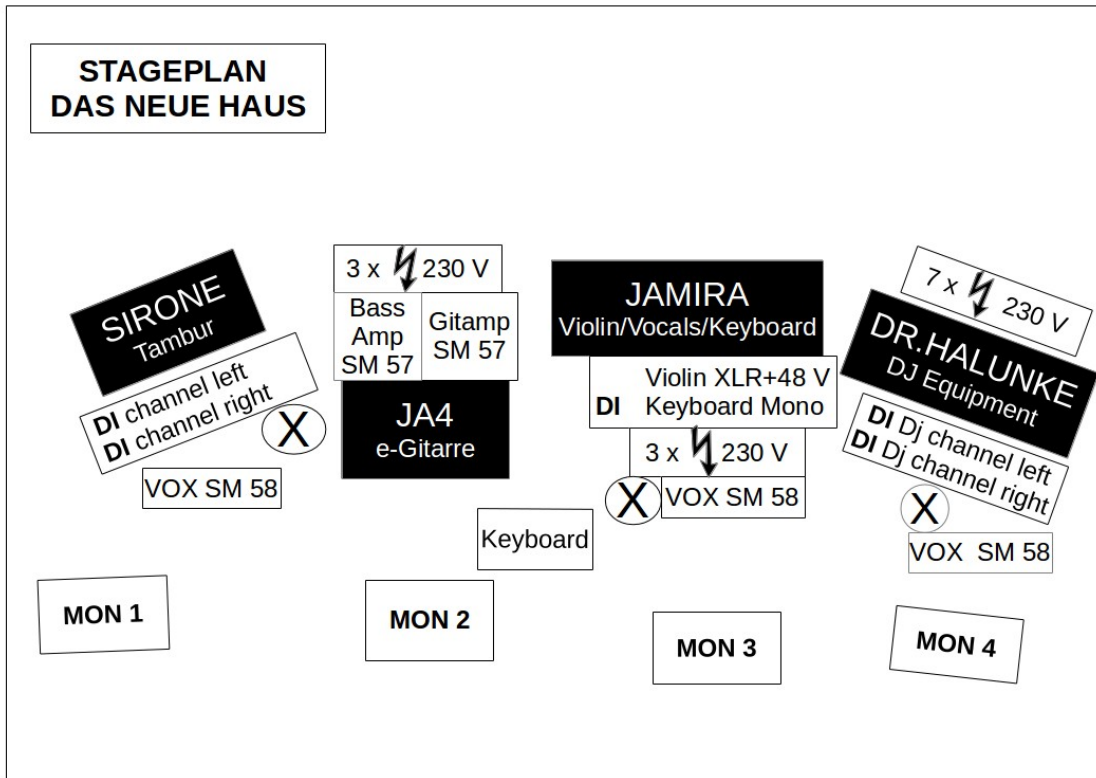

In case of any questions contact the band:
+49-176-63039939 (Mirjam)
www.dasneuehaus.com
We're looking forward to meet you!